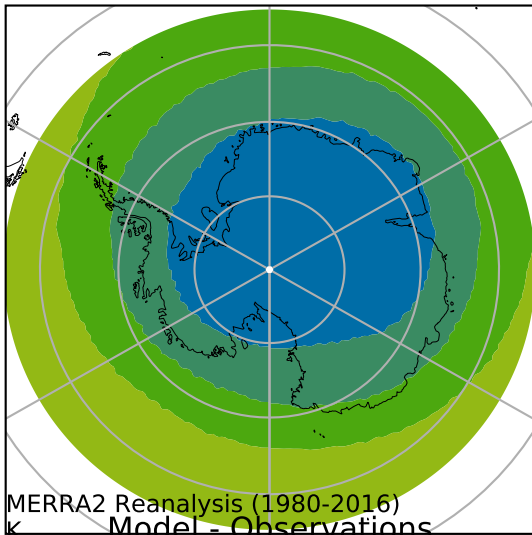

alpha3_min10nc_tk1_ZM_berg_mgrd_mg100s (2-6)

K

Max 219.81
Mean 210.46
Min 201.91

K Model - Observations