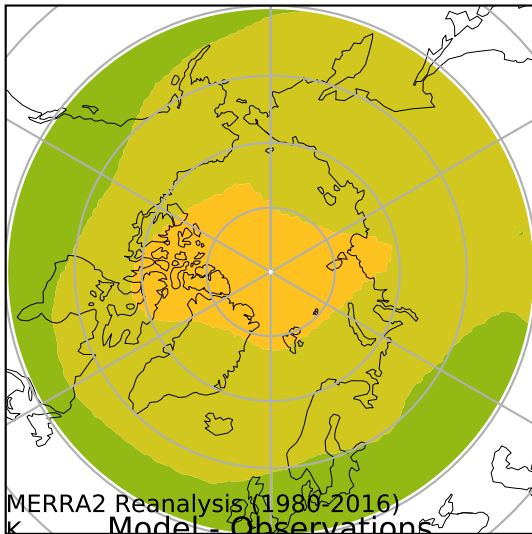

alpha3\_min10nc\_tk1\_ZM\_berg\_mgrd\_mg100s (2-6)

K

Max 227.38  
Mean 221.77  
Min 215.64

K Model - Observations