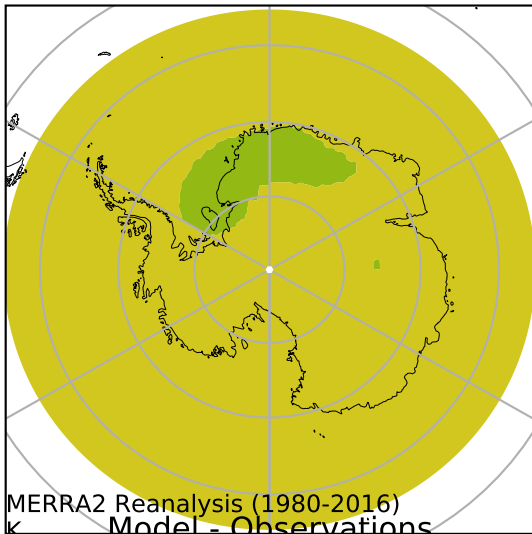

alpha3\_min10nc\_tk1\_ZM\_berg\_mgrd\_mg100s (2-6)

K

Max 225.00  
Mean 222.20  
Min 219.37

K Model - Observations