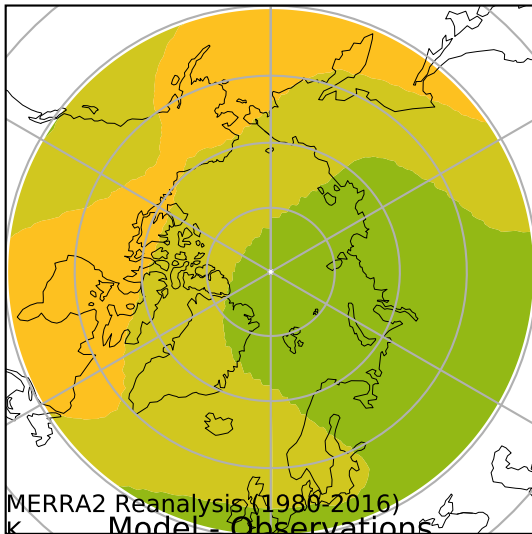

alpha3_min10nc_tk1_ZM_berg_mgrd_mg100s (2-6)

K

Max 227.46
Mean 221.81
Min 216.52

Model - Observations