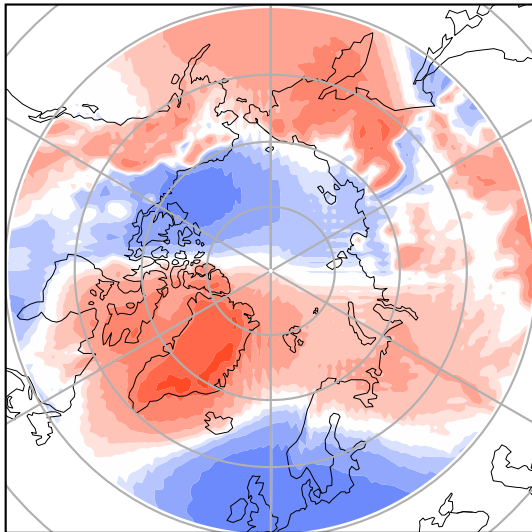

Model - Observations

Max 13.85
Mean 0.77
Min -8.01

RMSE 3.38
CORR 0.90