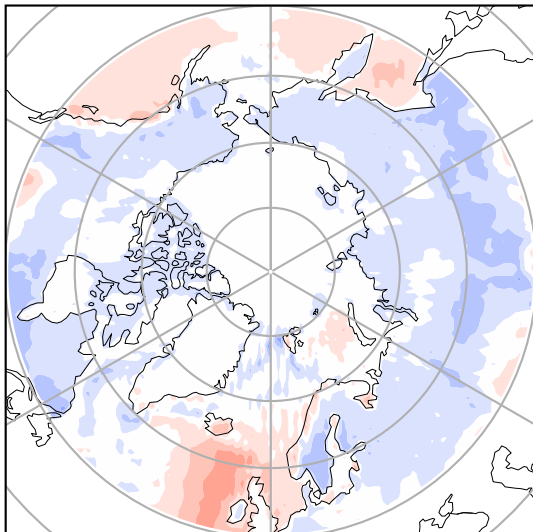

Model - Observations

Max 35.77
Mean -3.43
Min -40.13

RMSE 9.34
CORR 0.91