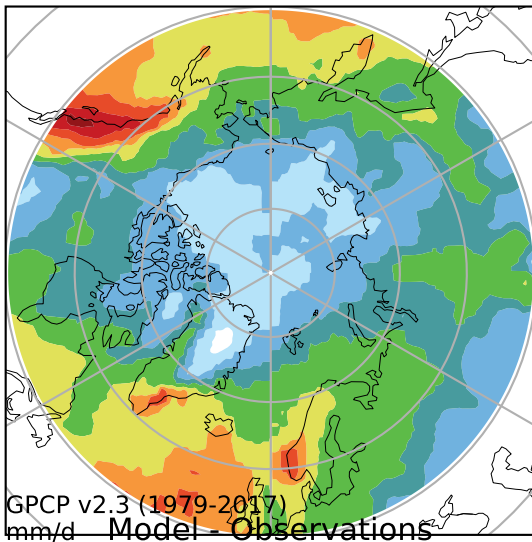

alpha3\_min10nc\_tk1\_ZM\_berg\_mgrd\_mg100s (2-6)  
mm/day

Max 10.86  
Mean 2.29  
Min 0.40