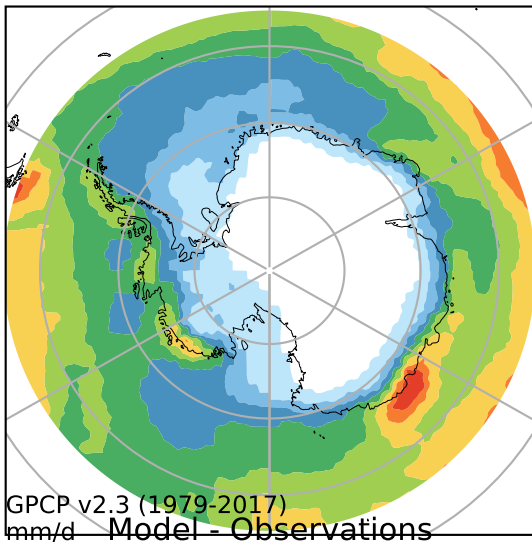

alpha3\_min10nc\_tk1\_ZM\_berg\_mgrd\_mg100s (2-6)  
mm/day

Max 4.53  
Mean 1.90  
Min 0.03

GPCP v2.3 (1979-2017)  
mm/d **Model - Observations**