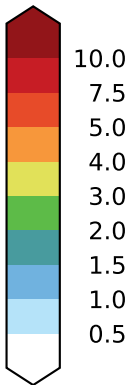

alpha3_min10nc_tk1_ZM_berg_mgrd_mg100s (2-6)
mm/day

Max 9.47
Mean 1.78
Min 0.15

GPCP v2.3 (1979-2017)
mm/d Model - Observations