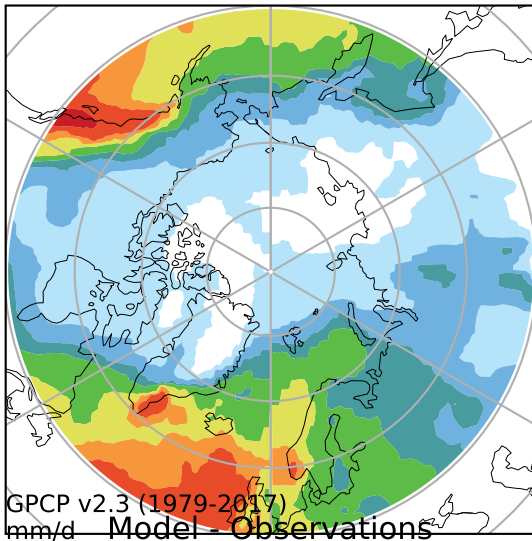

alpha3_min10nc_tk1_ZM_berg_mgrd_mg100s (2-6)
mm/day

Max 9.47
Mean 1.78
Min 0.15

GPCP v2.3 (1979-2017)
mm/d Model - Observations