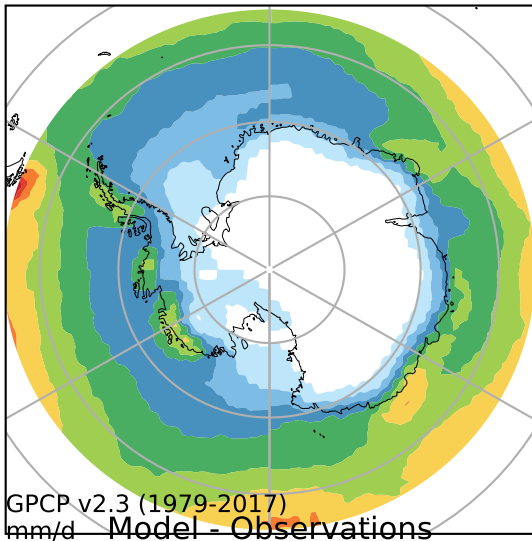

alpha3\_min10nc\_tk1\_ZM\_berg\_mgrd\_mg100s (2-6)  
mm/day

Max 5.03  
Mean 1.82  
Min 0.04

GPCP v2.3 (1979-2017)  
mm/d **Model - Observations**