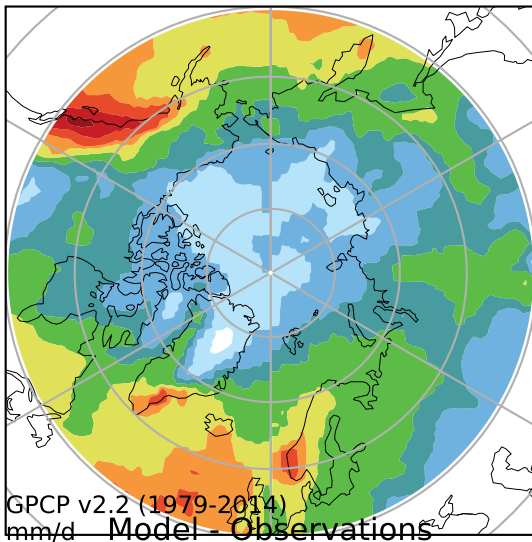

alpha3_min10nc_tk1_ZM_berg_mgrd_mg100s (2-6)
mm/day

Max 10.86
Mean 2.29
Min 0.40