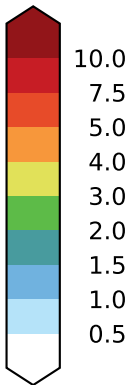

alpha3_min10nc_tk1_ZM_berg_mgrd_mg100s (2-6)
mm/day

Max	7.28
Mean	2.11
Min	0.42

GPCP v2.2 (1979-2014)
mm/d Model - Observations