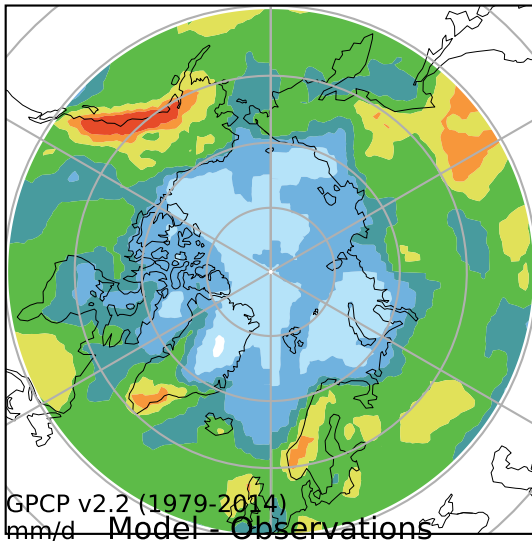

alpha3_min10nc_tk1_ZM_berg_mgrd_mg100s (2-6)
mm/day

Max	7.28
Mean	2.11
Min	0.42

GPCP v2.2 (1979-2014)
mm/d Model - Observations