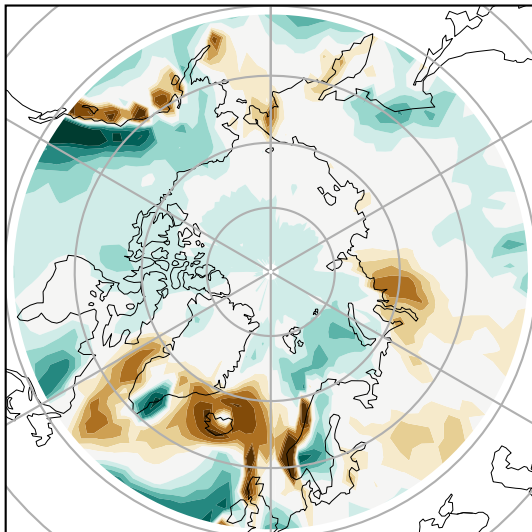

Model - Observations

Max 3.98
Mean 0.08
Min -4.25

RMSE 0.64
CORR 0.91