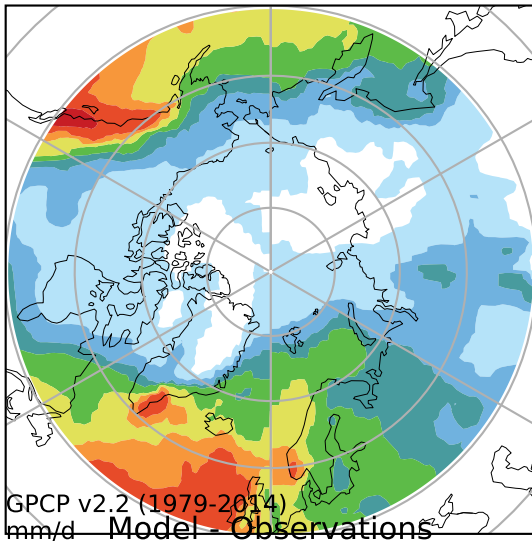

alpha3_min10nc_tk1_ZM_berg_mgrd_mg100s (2-6)
mm/day

Max 9.47
Mean 1.78
Min 0.15

GPCP v2.2 (1979-2014)
mm/d Model - Observations