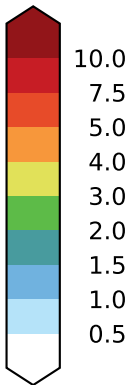

alpha3_min10nc_tk1_ZM_berg_mgrd_mg100s (2-6)
mm/day

Max 9.47
Mean 1.78
Min 0.15

GPCP v2.2 (1979-2014)
mm/d Model - Observations