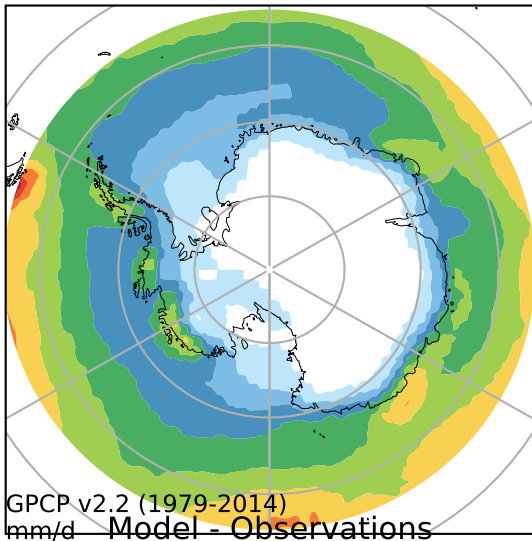

alpha3\_min10nc\_tk1\_ZM\_berg\_mgrd\_mg100s (2-6)  
mm/day

Max	5.03
Mean	1.82
Min	0.04

GPCP v2.2 (1979-2014)  
mm/d **Model - Observations**