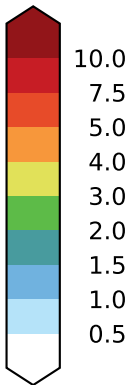

alpha3_min10nc_tk1_ZM_berg_mgrd_mg100s (2-6)
mm/day

Max 7.91
Mean 1.95
Min 0.30

GPCP v2.2 (1979-2014)
mm/d **Model - Observations**