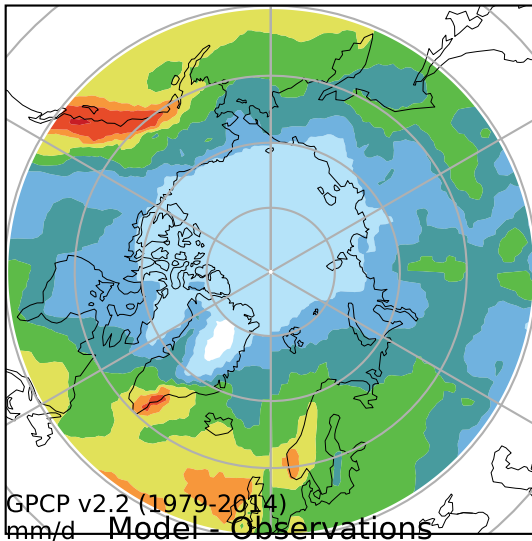

alpha3_min10nc_tk1_ZM_berg_mgrd_mg100s (2-6)
mm/day

Max 7.91
Mean 1.95
Min 0.30

GPCP v2.2 (1979-2014)
mm/d **Model - Observations**