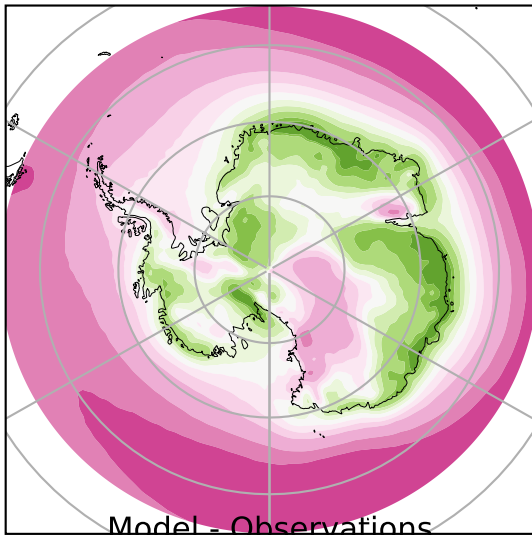

# ERA-Interim Reanalysis (1979-2016)

m s<sup>-1</sup>

Max 14.07  
Mean 3.82  
Min -15.14