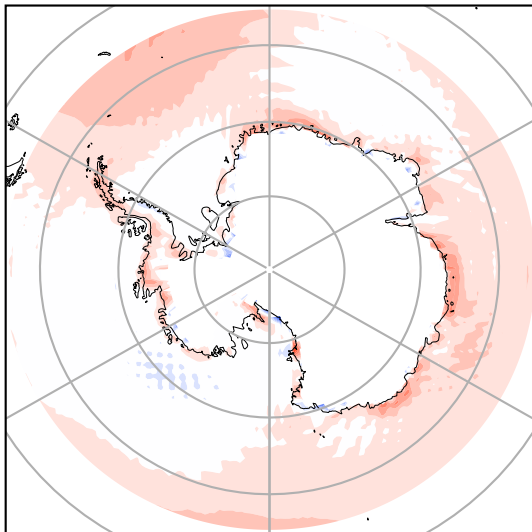

Model - Observations

Max 7.13
Mean 1.03
Min -10.40

RMSE 1.47
CORR 0.98