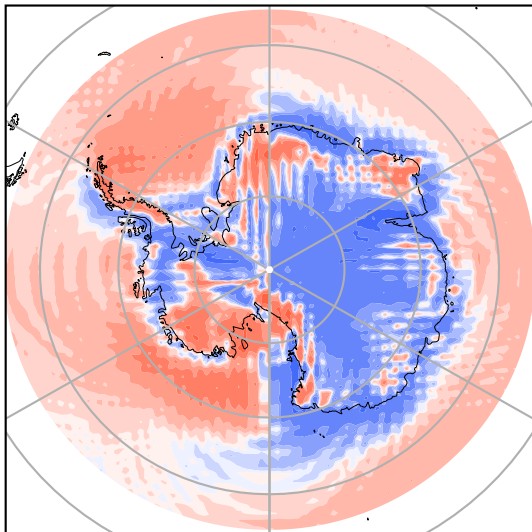

Model - Observations

Max 7.10
Mean -0.11
Min -9.46

RMSE 1.69
CORR 1.00