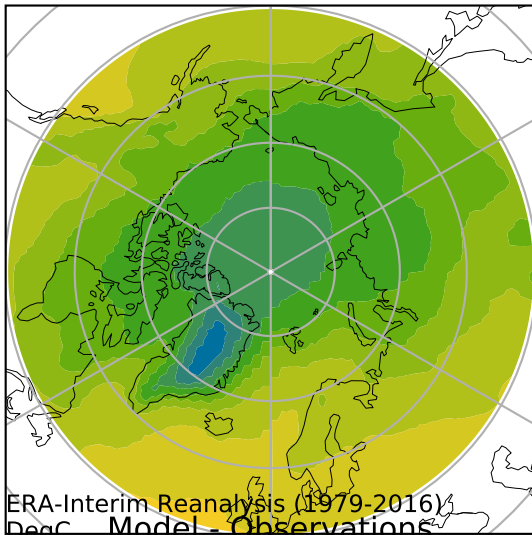

alpha3_min10nc_tk1_ZM_berg_mgrd_mg100s (2-6)
DegC

Max 11.36
Mean -4.43
Min -27.36

Model - Observations