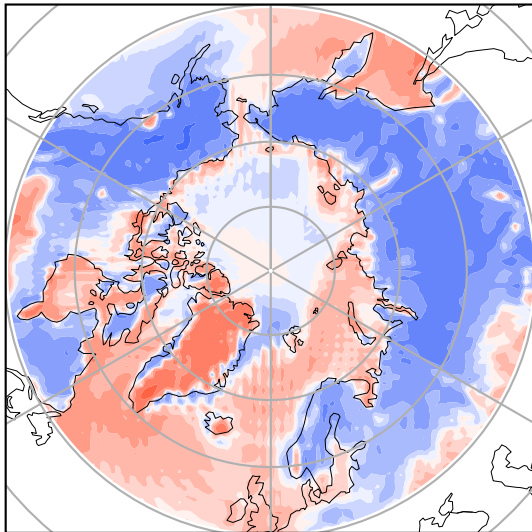

Model - Observations

Max 8.04
Mean -0.40
Min -5.92

RMSE 1.43
CORR 0.98