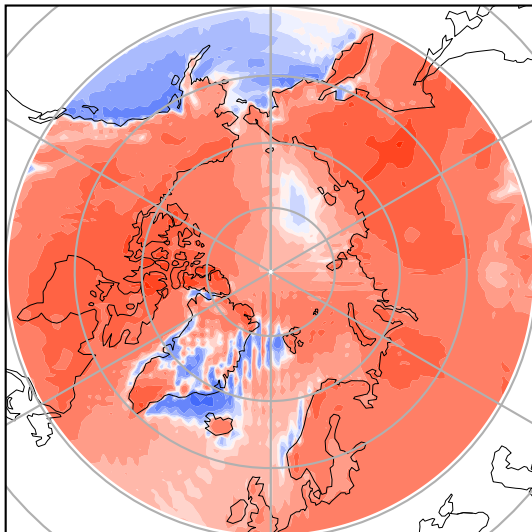

Model - Observations

Max 15.78
Mean 3.00
Min -6.66

RMSE 4.10
CORR 0.98