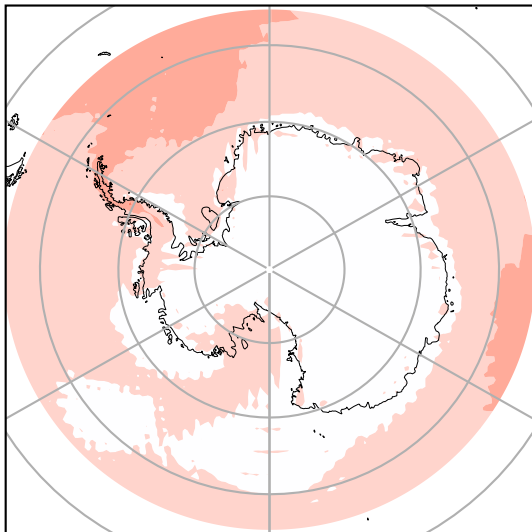

Model - Observations

Max 3.23
Mean 1.15
Min -0.89

RMSE 1.34
CORR 0.99