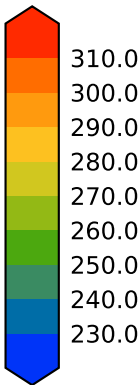

alpha3\_min10nc\_tk1\_ZM\_berg\_mgrd\_mg100s (2-6)

K

Max 269.10  
Mean 262.28  
Min 242.39

ERA-Interim Reanalysis (1979-2016)

K Model - Observations