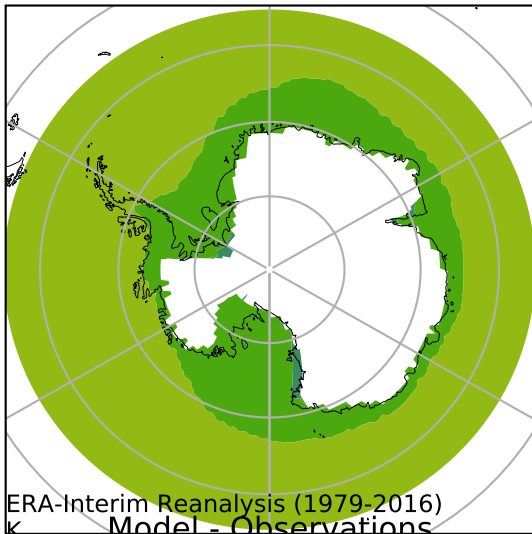

alpha3\_min10nc\_tk1\_ZM\_berg\_mgrd\_mg100s (2-6)

K

Max 269.10  
Mean 262.28  
Min 242.39

ERA-Interim Reanalysis (1979-2016)

K Model - Observations