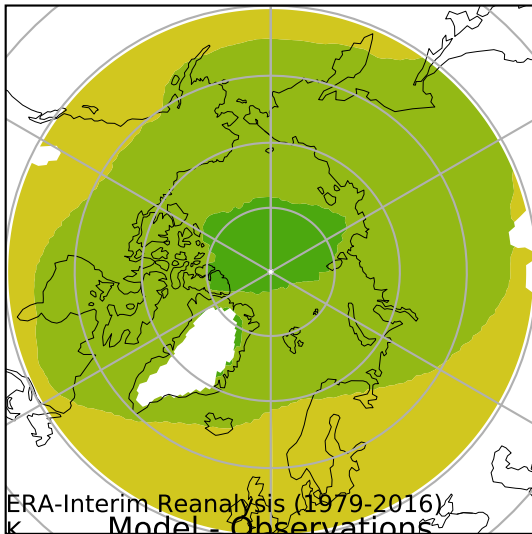

alpha3\_min10nc\_tk1\_ZM\_berg\_mgrd\_mg100s (2-6)

K

Max 277.72  
Mean 267.47  
Min 255.34

K Model - Observations