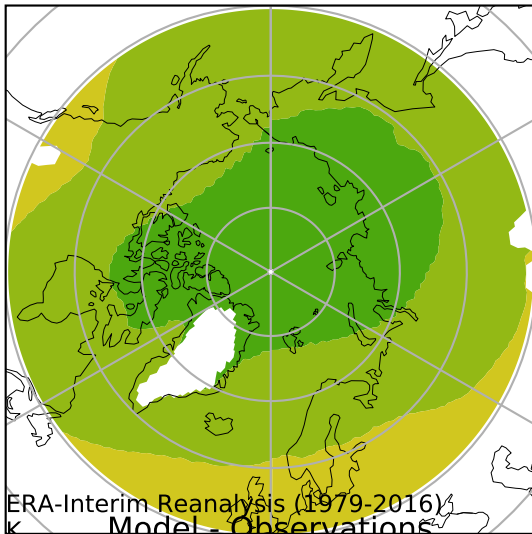

alpha3\_min10nc\_tk1\_ZM\_berg\_mgrd\_mg100s (2-6)

K

Max 274.07  
Mean 263.96  
Min 251.94

K Model - Observations