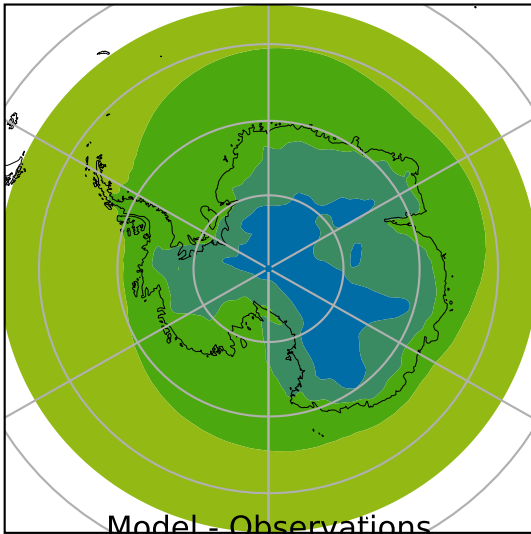

ERA-Interim Reanalysis (1979-2016)

K

Max 269.19
Mean 256.82
Min 232.87