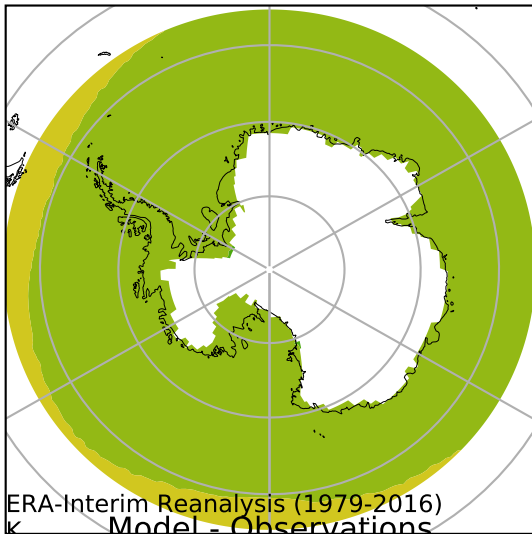

alpha3\_min10nc\_tk1\_ZM\_berg\_mgrd\_mg100s (2-6)

K

Max 272.44  
Mean 266.92  
Min 258.90

K Model - Observations