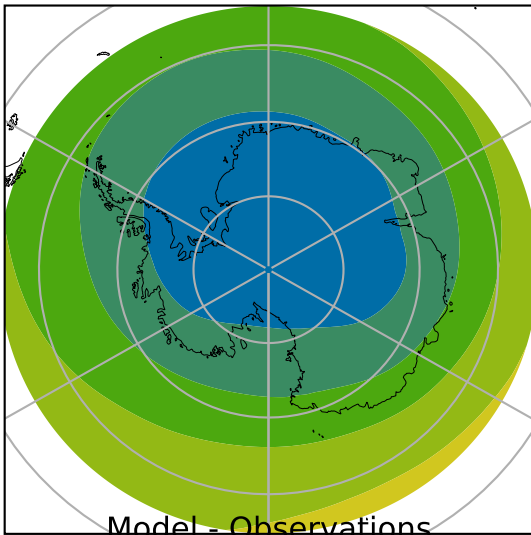

ERA-Interim Reanalysis (1979-2016)

K

Max 220.79
Mean 210.28
Min 201.63