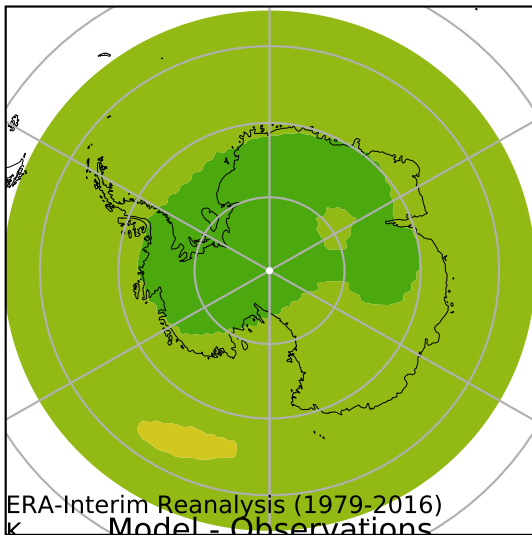

alpha3_min10nc_tk1_ZM_berg_mgrd_mg100s (2-6)

K

Max 220.19
Mean 216.94
Min 213.49

Model - Observations