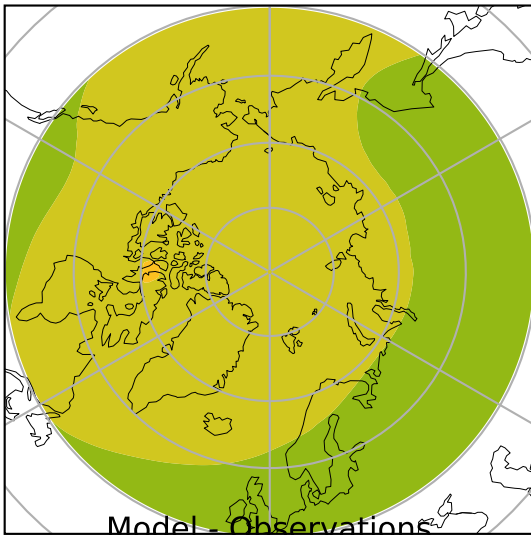

ERA-Interim Reanalysis (1979-2016)

K

Max 225.03
Mean 220.71
Min 215.22