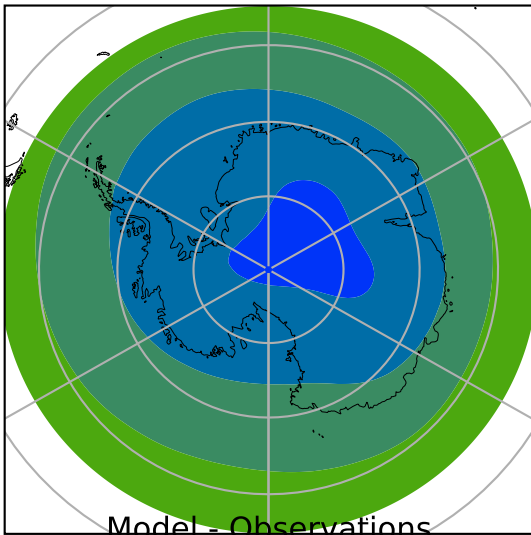

ERA-Interim Reanalysis (1979-2016)

K

Max 214.06
Mean 206.53
Min 199.09