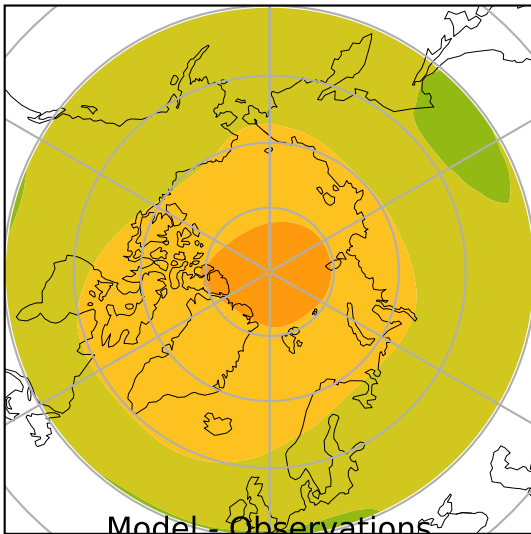

ERA-Interim Reanalysis (1979-2016)

K

Max 231.15
Mean 224.34
Min 219.38