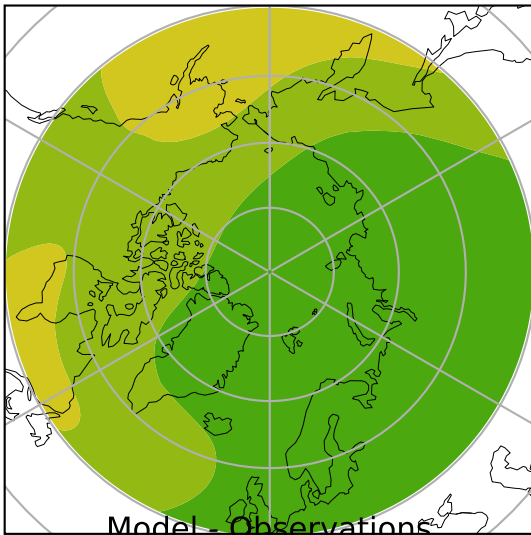

ERA-Interim Reanalysis (1979-2016)

K

Max 223.37
Mean 215.46
Min 210.57