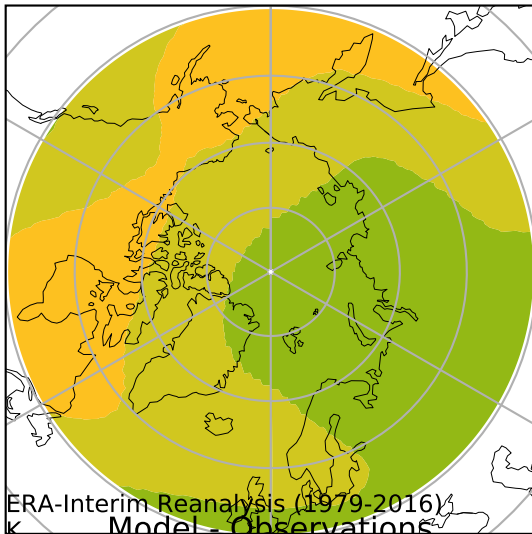

alpha3_min10nc_tk1_ZM_berg_mgrd_mg100s (2-6)

K

Max 227.46
Mean 221.81
Min 216.52

K Model - Observations