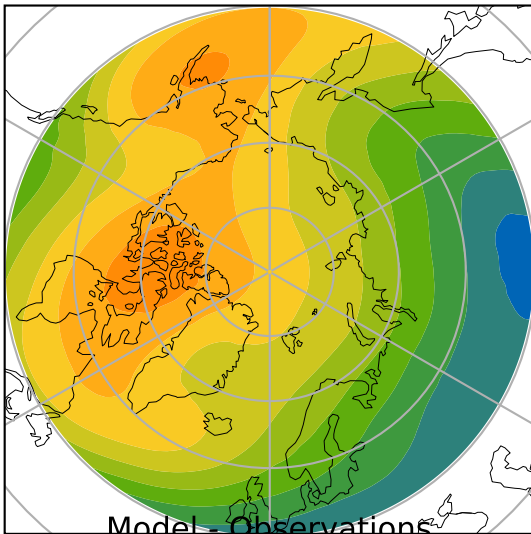

ERA-Interim Reanalysis (1979-2016)

K

Max 223.52
Mean 220.11
Min 215.65