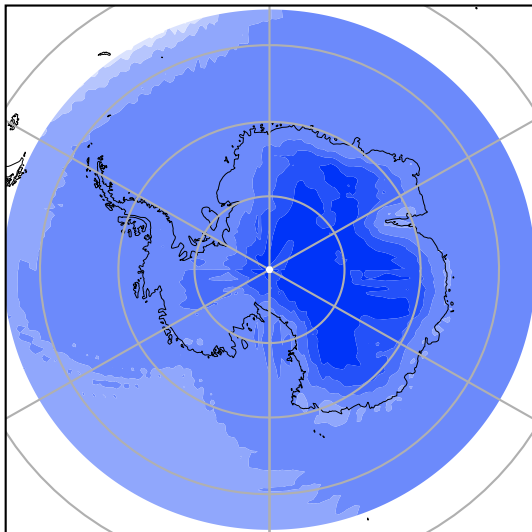

Model - Observations

Max -0.09
Mean -6.64
Min -22.53

RMSE 7.81
CORR 0.89