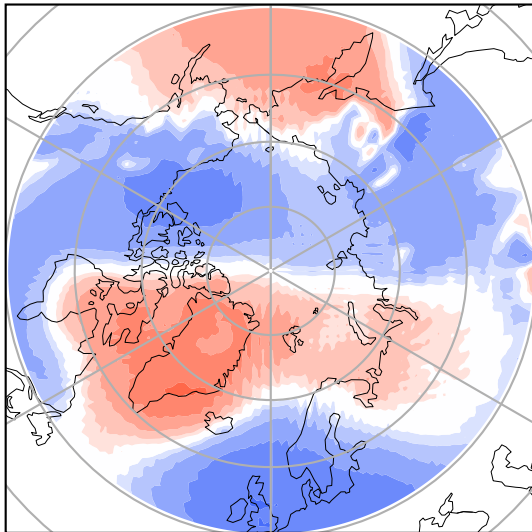

Model - Observations

Max 10.77
Mean -0.54
Min -8.35

RMSE 2.90
CORR 0.94