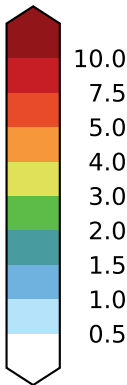

alpha3_min10nc_tk1_ZM_berg_mgrd_mg100s (2-6)
mm/day

| | |
|------|------|
| Max | 7.28 |
| Mean | 2.11 |
| Min | 0.42 |

ERA-Interim Reanalysis (1979-2016)
mm/day Model - Observations