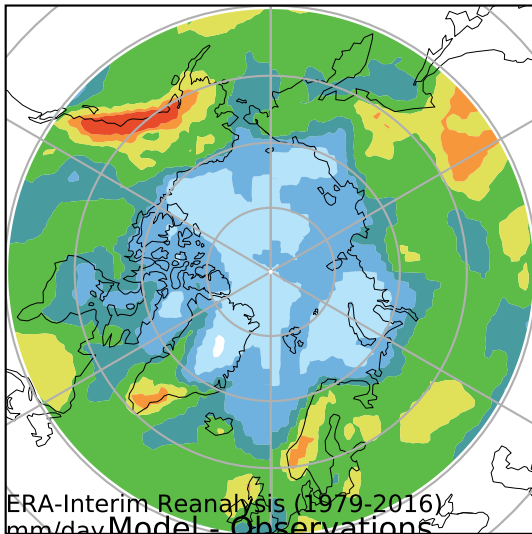

alpha3_min10nc_tk1_ZM_berg_mgrd_mg100s (2-6)
mm/day

| | |
|------|------|
| Max | 7.28 |
| Mean | 2.11 |
| Min | 0.42 |

ERA-Interim Reanalysis (1979-2016)
mm/day Model - Observations