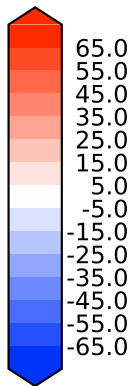

Model - Observations

Max 55.39
Mean -1.54
Min -40.40

RMSE 9.16
CORR 0.95