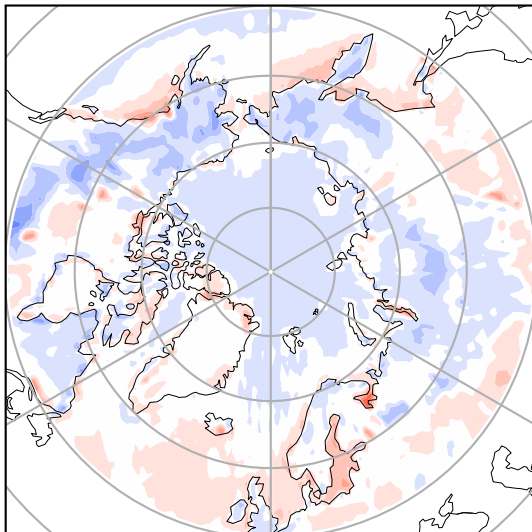

Model - Observations

Max 55.39
Mean -1.54
Min -40.40

RMSE 9.16
CORR 0.95