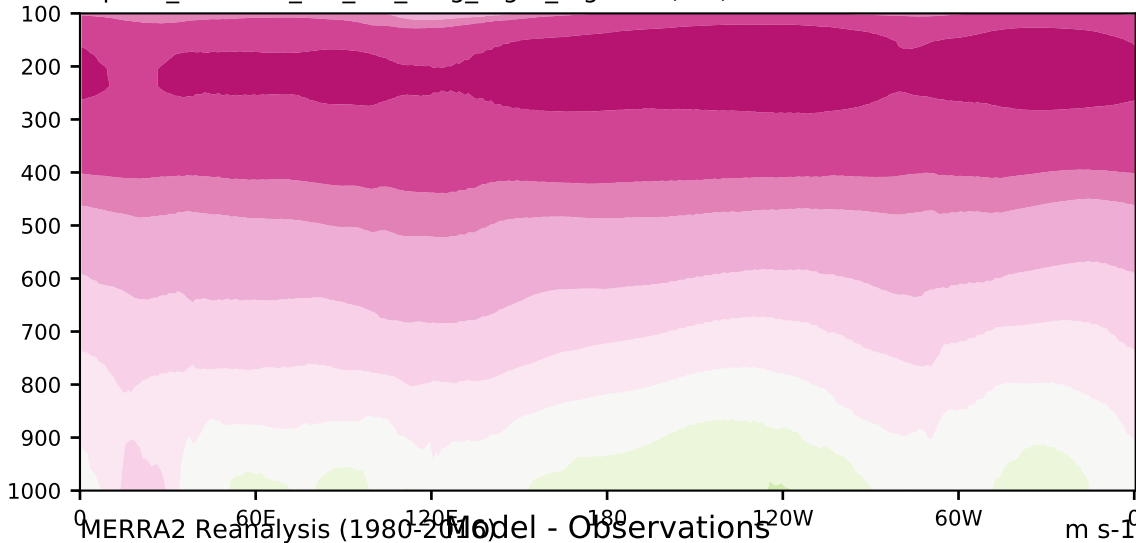

alpha3_min10nc_tk1_ZM_berg_mgrd_mg100s (2-6)

m/s

Max 18.77
Mean 6.68
Min -3.35

20.0
15.0
10.0
8.0
5.0
3.0
1.0
-1.0
-3.0
-5.0
-8.0
-10.0
-15.0
-20.0