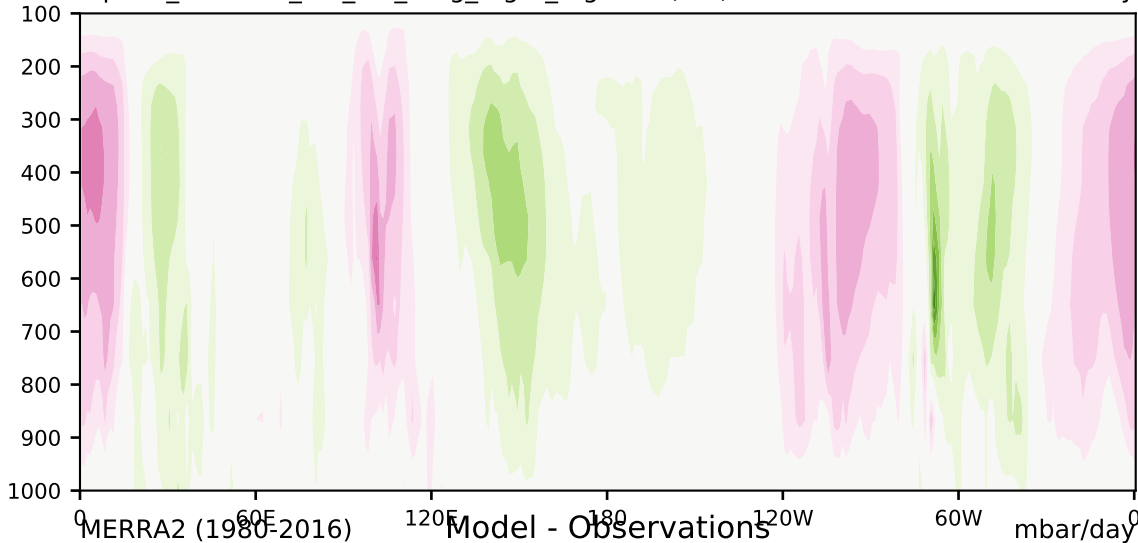

alpha3\_min10nc\_tk1\_ZM\_berg\_mgrd\_mg100s (2-6)

mbar/day

Max 26.02  
Mean -0.23  
Min -33.54

35.0  
30.0  
25.0  
20.0  
15.0  
10.0  
5.0  
-5.0  
-10.0  
-15.0  
-20.0  
-25.0  
-30.0  
-35.0