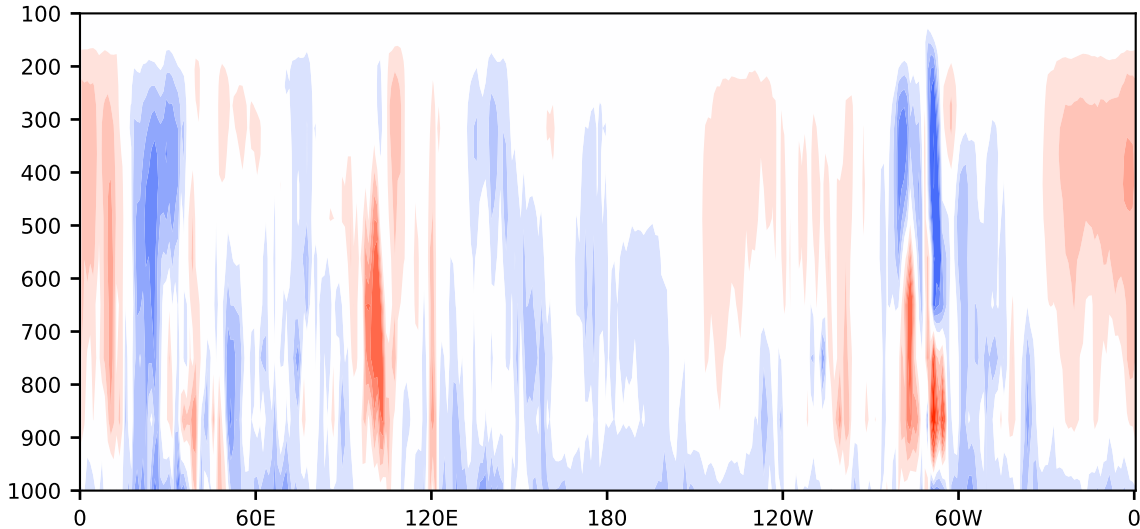

# Model - Observations

Max 27.69  
Mean -0.41  
Min -15.68

RMSE 2.74  
CORR 0.84