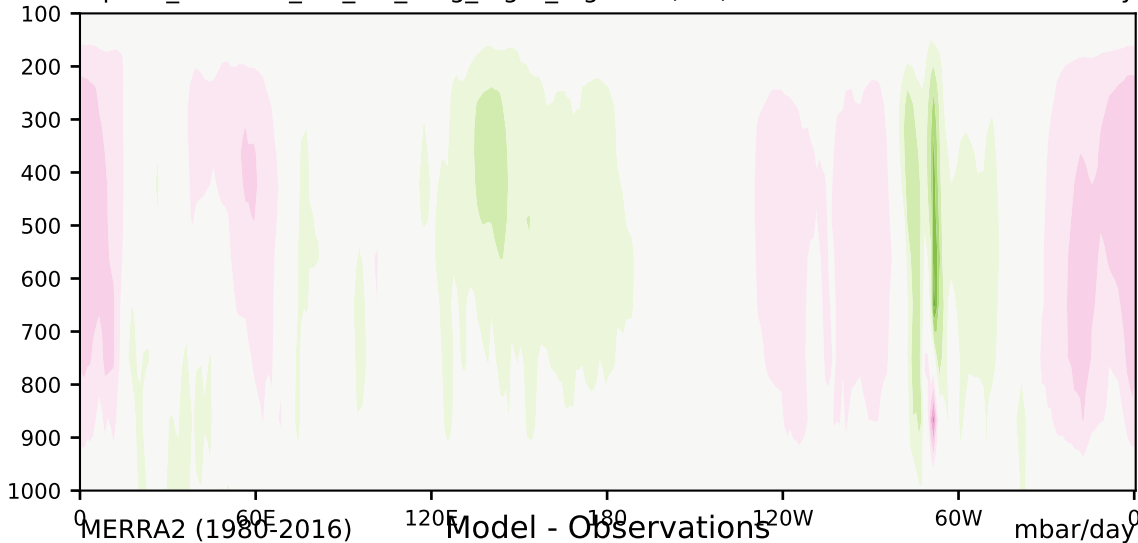

alpha3\_min10nc\_tk1\_ZM\_berg\_mgrd\_mg100s (2-6)

mbar/day

Max 22.02  
Mean -0.25  
Min -27.96

35.0  
30.0  
25.0  
20.0  
15.0  
10.0  
5.0  
-5.0  
-10.0  
-15.0  
-20.0  
-25.0  
-30.0  
-35.0