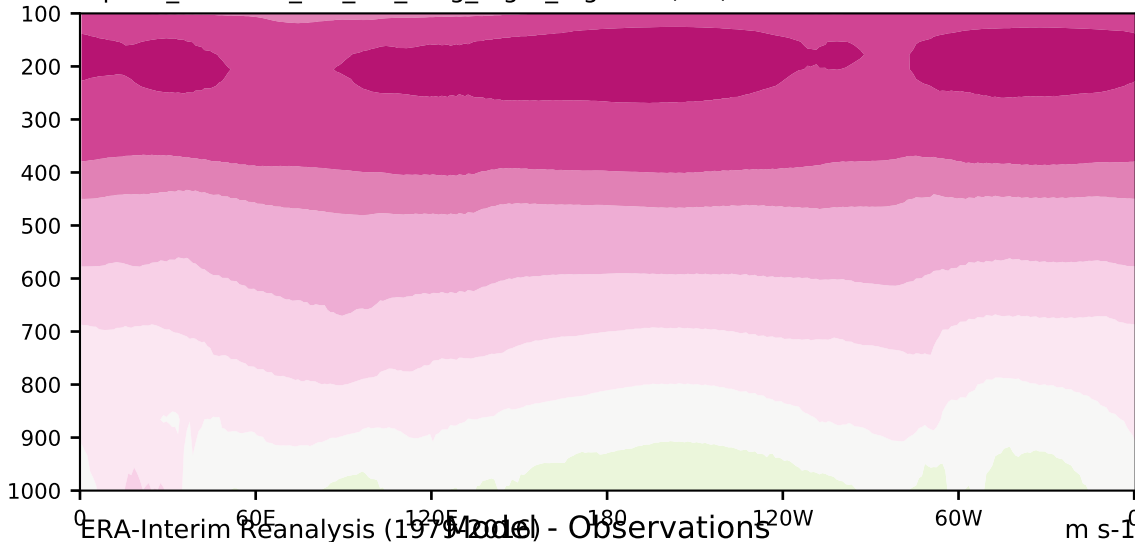

alpha3_min10nc_tk1_ZM_berg_mgrd_mg100s (2-6)

m/s

Max 17.74
Mean 6.36
Min -2.62

20.0
15.0
10.0
8.0
5.0
3.0
1.0
-1.0
-3.0
-5.0
-8.0
-10.0
-15.0
-20.0