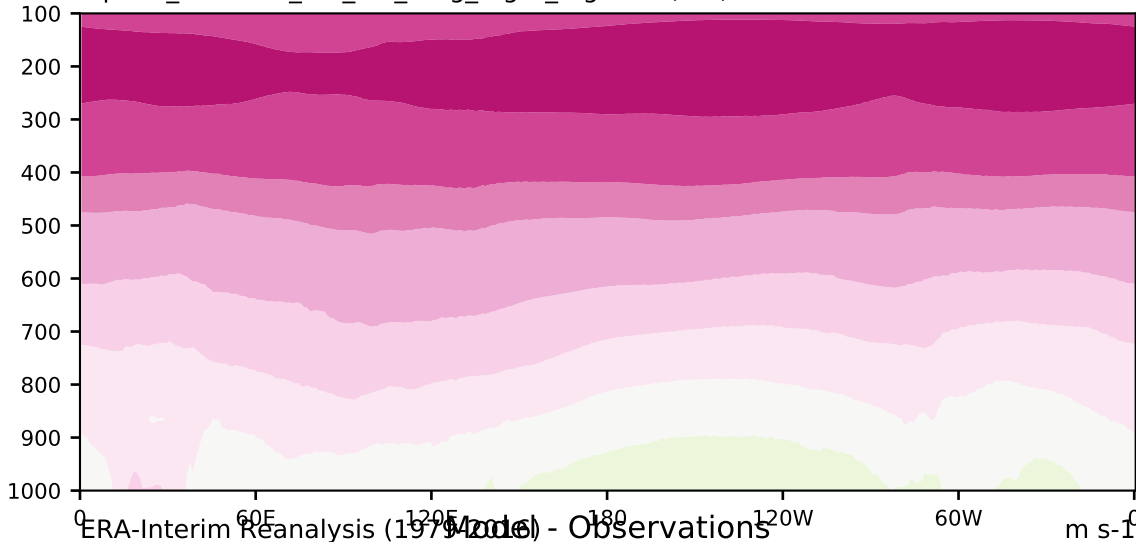

alpha3_min10nc_tk1_ZM_berg_mgrd_mg100s (2-6)

m/s

Max 19.28
Mean 6.91
Min -2.93

20.0
15.0
10.0
8.0
5.0
3.0
1.0
-1.0
-3.0
-5.0
-8.0
-10.0
-15.0
-20.0