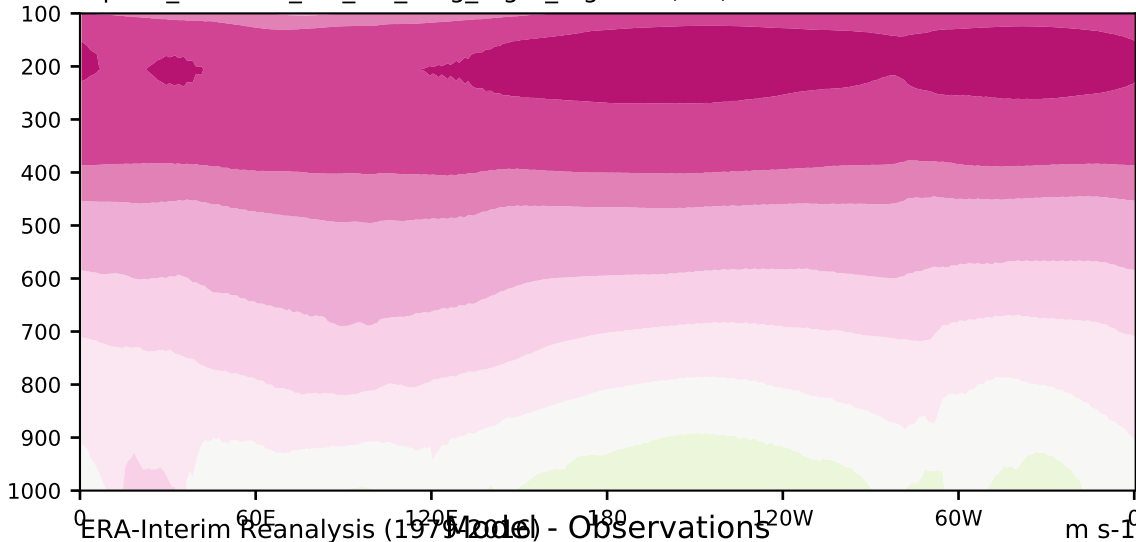

alpha3_min10nc_tk1_ZM_berg_mgrd_mg100s (2-6)

m/s

Max 17.73
Mean 6.42
Min -2.69

20.0
15.0
10.0
8.0
5.0
3.0
1.0
-1.0
-3.0
-5.0
-8.0
-10.0
-15.0
-20.0