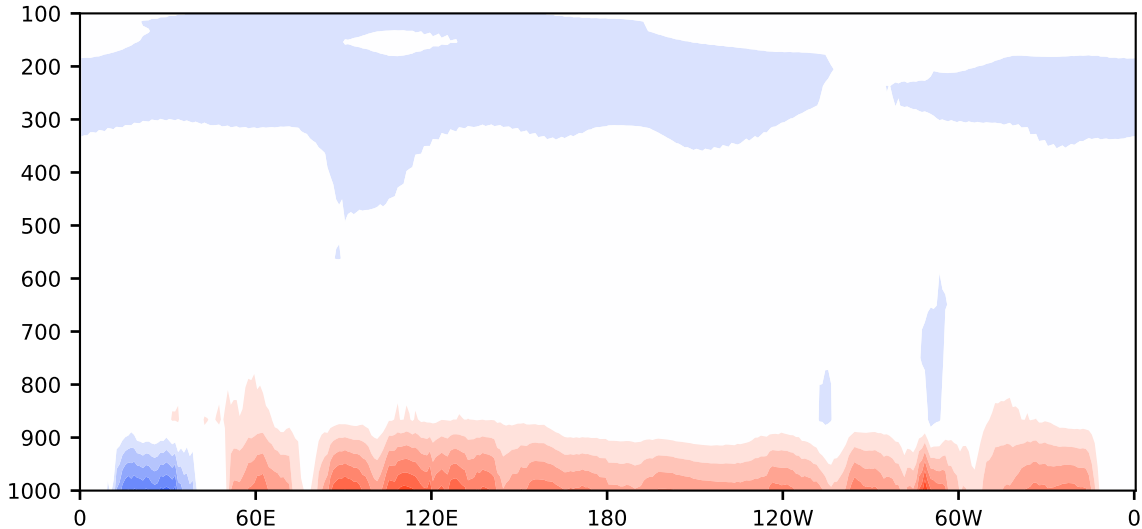

Model - Observations

Max 7.22
Mean -0.08
Min -5.42

RMSE 1.34
CORR 1.00