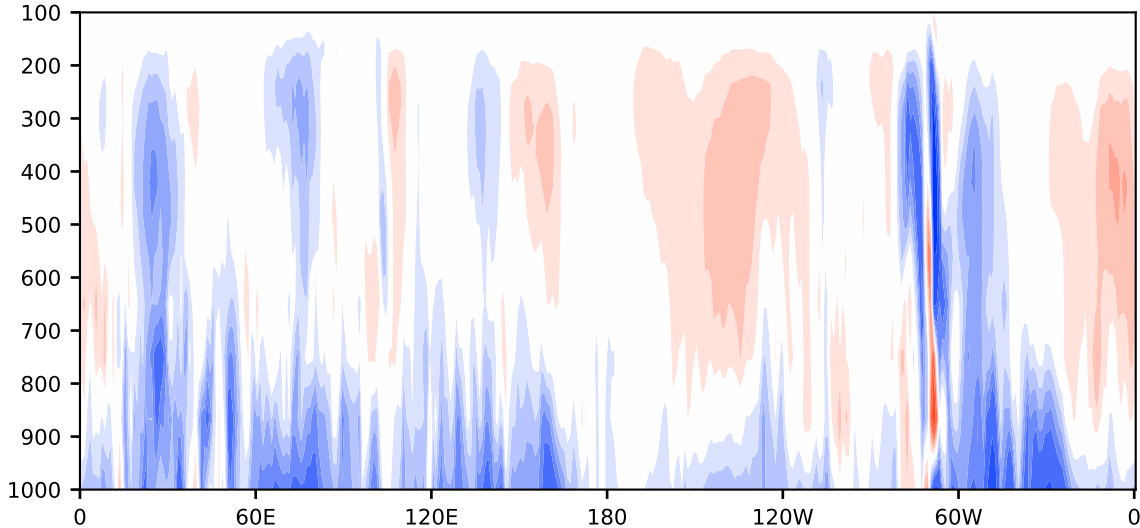

# Model - Observations

Max 20.28  
Mean -1.23  
Min -28.84

RMSE 3.43  
CORR 0.78