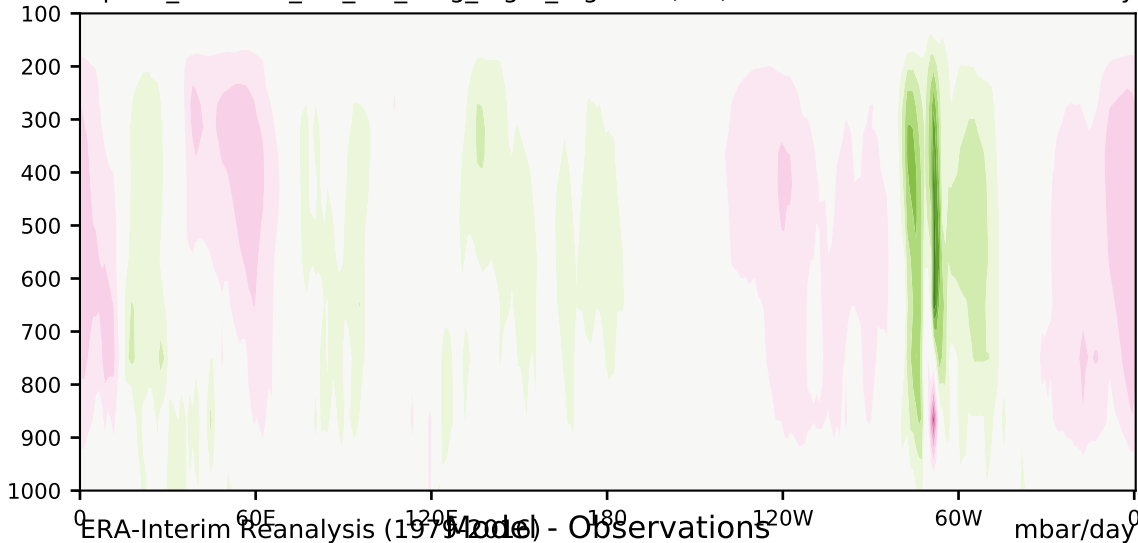

alpha3\_min10nc\_tk1\_ZM\_berg\_mgrd\_mg100s (2-6)

mbar/day

Max 27.36  
Mean -0.23  
Min -35.51

35.0  
30.0  
25.0  
20.0  
15.0  
10.0  
5.0  
-5.0  
-10.0  
-15.0  
-20.0  
-25.0  
-30.0  
-35.0